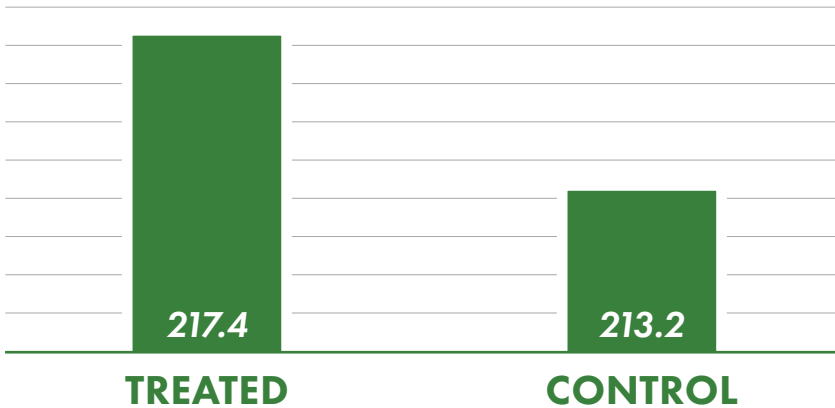

217.4

TREATED BU/ACRE

-vs-

213.2

CONTROL BU/ACRE

BU/ACRE

Envita is a nitrogen fixing solution that changes the nitrogen on your farm. Envita can be used for in-furrow or foliar application. Envita colonizes and lives in the plant (both in above and below ground tissue) to enable nitrogen fixation throughout the plant.