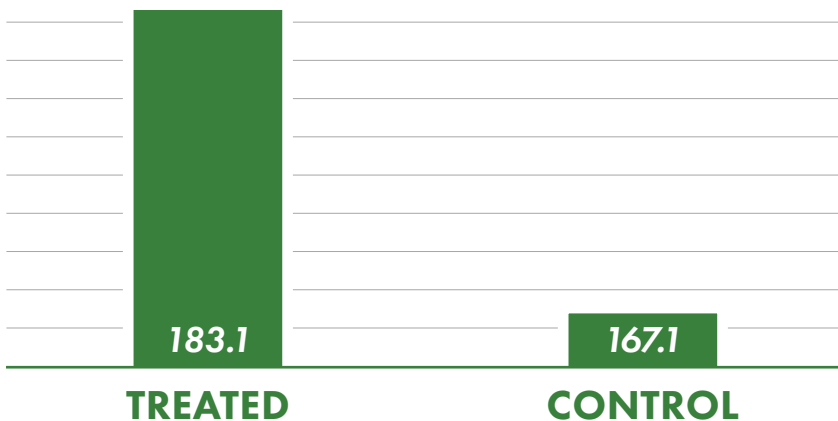

183.1

TREATED BU/ACRE

-vs-

167.1

CONTROL BU/ACRE

BU/ACRE

Envita is a nitrogen fixing solution that changes the nitrogen on your farm. Envita can be used for in-furrow or foliar application. Envita colonizes and lives in the plant (both in above and below ground tissue) to enable nitrogen fixation throughout the plant.